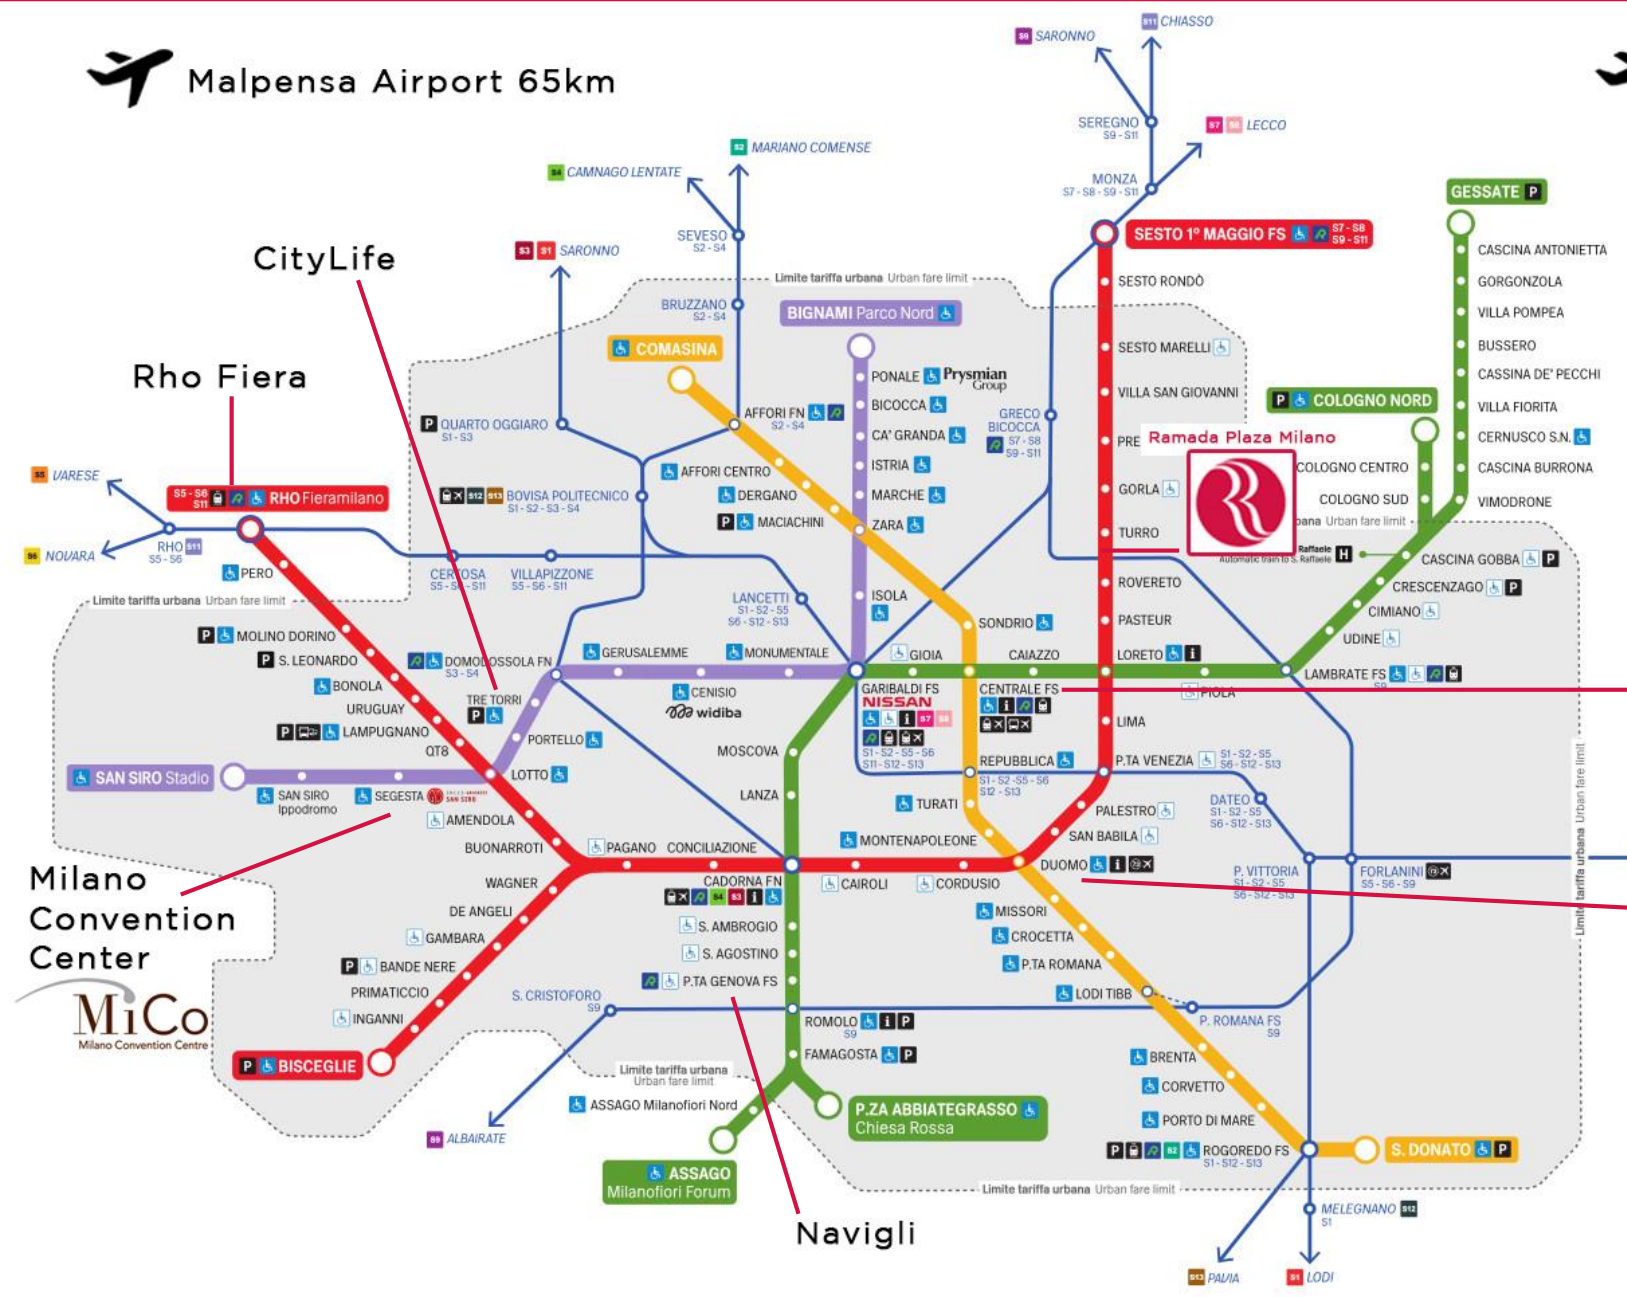

RAMADA®

PLAZA BY WYNDHAM
MILANO

 WYNDHAM
HOTELS AND RESORTS

RAMADA®
PLAZA BY WYNDHAM

✈ Malpensa Airport 65km

✈ Orio al Serio Airport 48km

🚆 Central Station
3 km

🎯 City Center
(Duomo)

✈ Linate Airport 8km

RAMADA
 PLAZA BY WYNDHAM
 MILANO

A perfect mix between
Business & Leisure

166 Rooms and 94 Modern Apartments

ABOUT US

THE ROOMS & THE APARTMENTS

Ramada Room from 23 sqm

- king or twin bed
- ample terrace
- free wireless connection
- safe box and minibar
- coffee & tea maker
- bottle of water complimentary
- air conditioning and heating
- satellite - TV
- room service